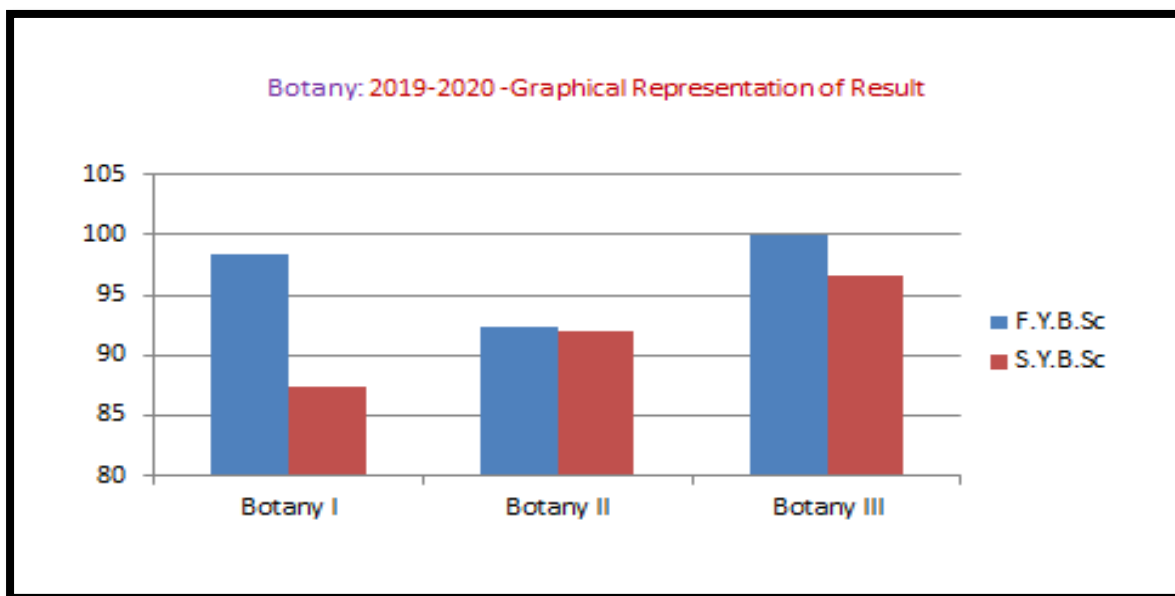

**Mahatma Gandhi Vidyamandir's
Samajshree Prashantdada Hiray Arts, Science and
Commerce College Nampur Baglan Dist. Nashik**

DEPARTMENT OF BOTANY

RESULT SHEET: 2019-2020

Sr. No	Class	Title of Paper	No. of Students Admitted	No. of Students Appeared	Absent	Dist.	Ist Class	II nd Class	Pass Class	Fail	Total Pass	%
1	F.Y.B.Sc	Botany I	132	119	01	06	27	60	23	02	116	98.30
2	F.Y.B.Sc	Botany II	132	119	01	17	29	53	10	09	109	92.32
3	F.Y.B.Sc	Botany III	132	119	01	25	63	29	01	00	118	100
4	S.Y.B.Sc	Botany I	89	87		23	20	07	26		76	87.35
5	S.Y.B.Sc	Botany II	89	87		26	18	12	24		80	91.95
6	S.Y.B.Sc	Botany III	89	87		09	27	34	14		84	96.55

Name of the Teacher:

1) Dr. M. D. Ahire

2) Dr. S. S. Tambe

HEAD
DEPARTMENT OF BOTANY
S.P.H. Arts, Sci. & Comm. College
Nampur, Tal. Baglan (Nashik)

Dr. R. P. Bhamare
PRINCIPAL
Samajshree Prashantdada Hiray
Arts, Sci. & Comm. College
Nampur, Tal. Baglan (Nashik)